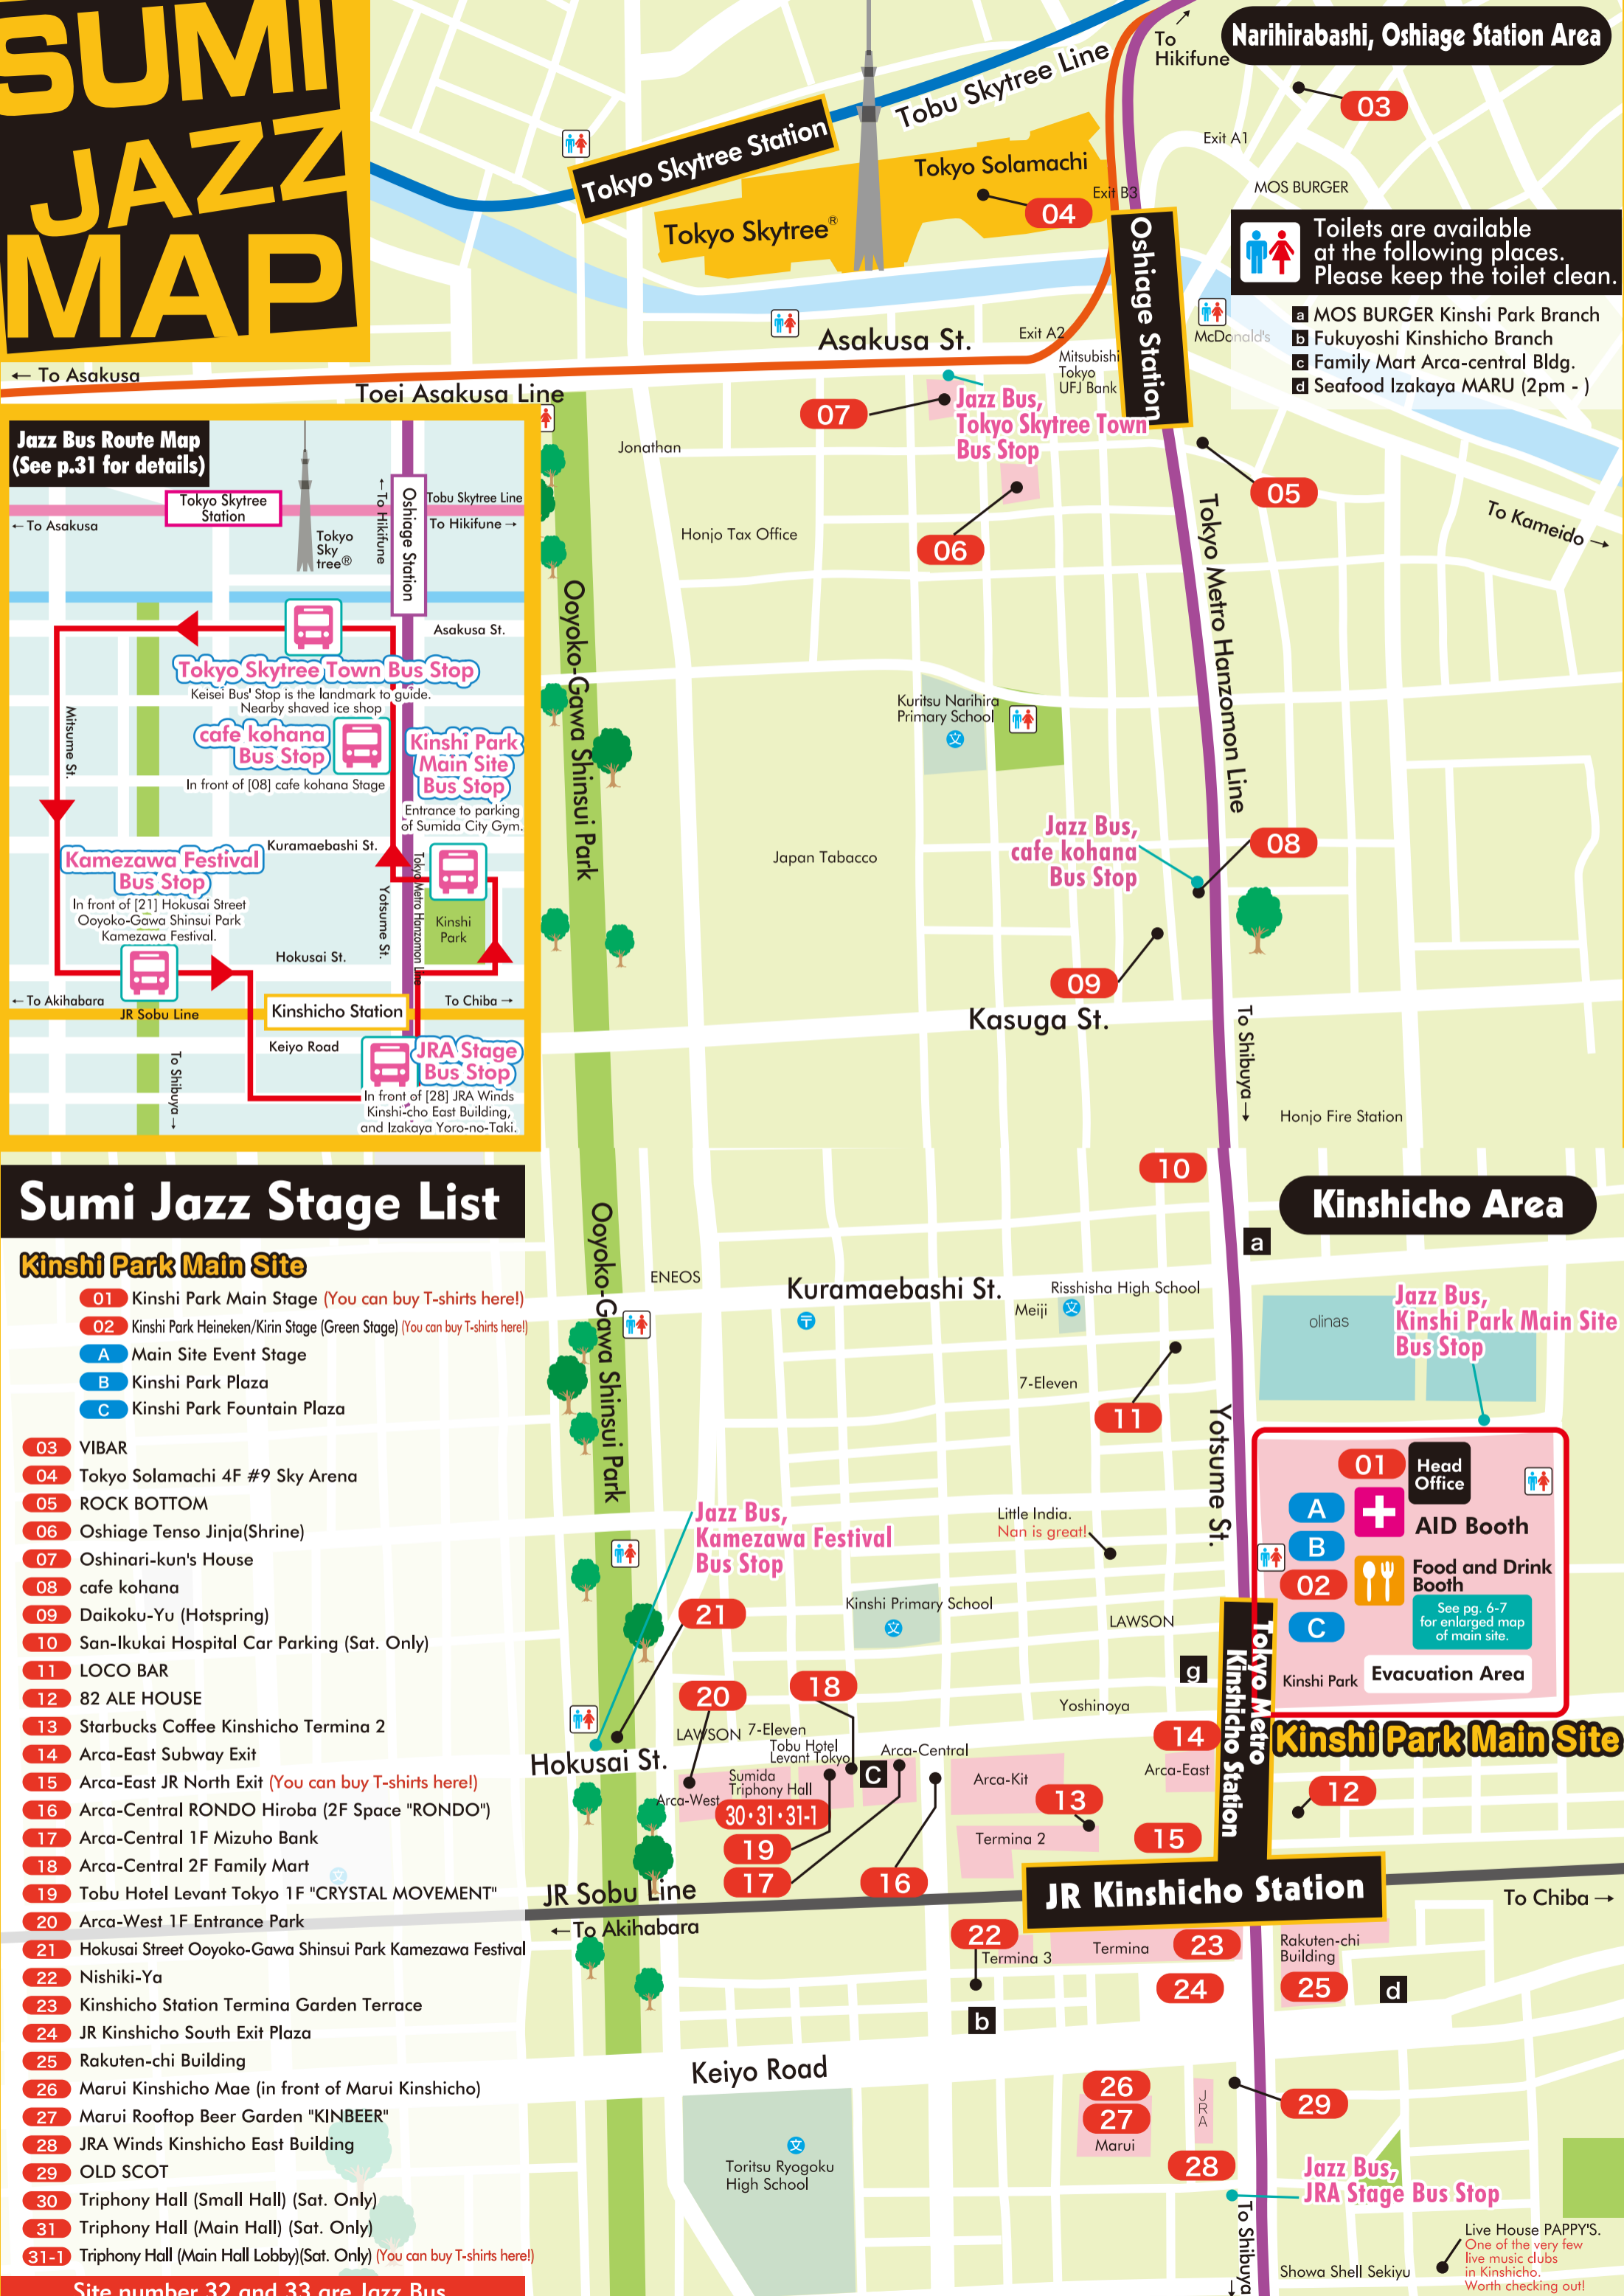

SUMI JAZZ MAP

Jazz Bus Route Map (See p.31 for details)

Sumi Jazz Stage List

- Kinshi Park Main Site**
- 01 Kinshi Park Main Stage (You can buy T-shirts here!)
 - 02 Kinshi Park Heineken/Kirin Stage (Green Stage) (You can buy T-shirts here!)
 - A Main Site Event Stage
 - B Kinshi Park Plaza
 - C Kinshi Park Fountain Plaza
- 03 VIBAR
 - 04 Tokyo Solamachi 4F #9 Sky Arena
 - 05 ROCK BOTTOM
 - 06 Oshiage Tenso Jinja(Shrine)
 - 07 Oshinari-kun's House
 - 08 cafe kohana
 - 09 Daikoku-Yu (Hotspring)
 - 10 San-Ikukai Hospital Car Parking (Sat. Only)
 - 11 LOCO BAR
 - 12 82 ALE HOUSE
 - 13 Starbucks Coffee Kinshicho Termina 2
 - 14 Arca-East Subway Exit
 - 15 Arca-East JR North Exit (You can buy T-shirts here!)
 - 16 Arca-Central RONDO Hiroba (2F Space "RONDO")
 - 17 Arca-Central 1F Mizuho Bank
 - 18 Arca-Central 2F Family Mart
 - 19 Tobu Hotel Levant Tokyo 1F "CRYSTAL MOVEMENT"
 - 20 Arca-West 1F Entrance Park
 - 21 Hokusai Street Ooyoko-Gawa Shinsui Park Kamezawa Festival
 - 22 Nishiki-Ya
 - 23 Kinshicho Station Termina Garden Terrace
 - 24 JR Kinshicho South Exit Plaza
 - 25 Rakuten-chi Building
 - 26 Marui Kinshicho Mae (in front of Marui Kinshicho)
 - 27 Marui Rooftop Beer Garden "KINBEER"
 - 28 JRA Winds Kinshicho East Building
 - 29 OLD SCOT
 - 30 Triphony Hall (Small Hall) (Sat. Only)
 - 31 Triphony Hall (Main Hall) (Sat. Only)
 - 31-1 Triphony Hall (Main Hall Lobby)(Sat. Only) (You can buy T-shirts here!)
- Site number 32 and 33 are Jazz Bus.

Narihirabashi, Oshiage Station Area

Toilets are available at the following places. Please keep the toilet clean.

- a MOS BURGER Kinshi Park Branch
- b Fukuyoshi Kinshicho Branch
- c Family Mart Arca-central Bldg.
- d Seafood Izakaya MARU (2pm -)

Kinshicho Area

Jazz Bus, Kinshi Park Main Site Bus Stop

01 Head Office

A AID Booth

B Food and Drink Booth

02 See pg. 6-7 for enlarged map of main site.

C Evacuation Area

Kinshi Park Main Site